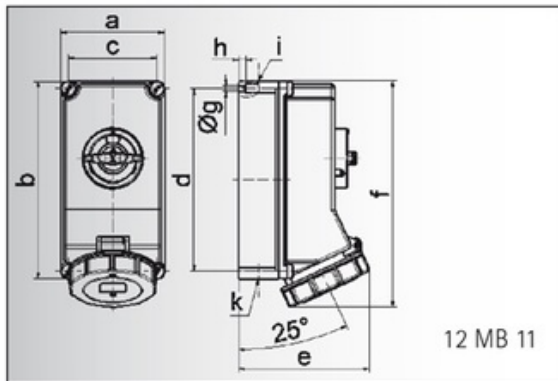

Material	
Material of Enclosure	Polycarbonate
Contact / Contact Carrier	contact carrier made of high temperature resistant material, contacts are brass nickel plated
Weight/pcs	1.325 kg
Packaging unit	1 pcs

Ampere	32	32	32
Polzahl	3	4	5
a	118,0	118,0	118,0
b	225,0	225,0	225,0
c	101,0	101,0	101,0
d	208,0	208,0	208,0
e	143,0	143,0	149,0
f	255,0	255,0	255,0
g ø	6,5	6,5	6,5
h	8,0	8,0	8,0
i	2 x M 25	2 x M 25	2 x M 25
k	2 x M 25	2 x M 25	2 x M 25