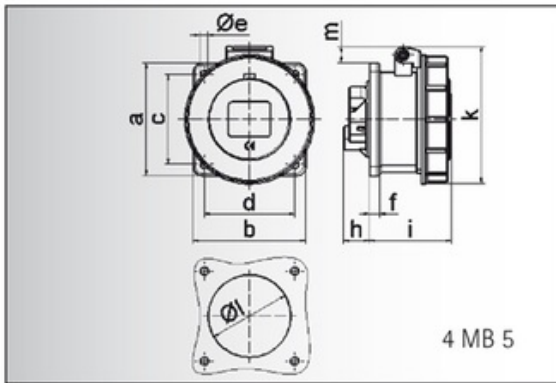

panel mounting socket outlet, straight - flange 75x75, fixing centers 60x60

Product description

Order number	1376
EAN/pcs	4024941013765
Product Group	GT panel mounting socket outlet straight
Amperage	16A
Poles	4p (3P+PE)
Earth 'Clock' Position	6 h
Voltage	380 up to 415V
Frequency	50 and 60Hz
Protection	IP67
Color code	red RAL 3000
Connection Design	screw terminal
Max. conductor	4,0 mm ²

Further Information

Material

Material of Enclosure	Polyamide
Contact / Contact Carrier	contact carrier made of polyamide, the contacts are brass
Weight/pcs	0.162 kg
Packaging unit	10 pcs

Ampere	16	16	16	32	32	32
Polzahl	3	4	5	3	4	5
a	75,0	75,0	75,0	75,0	75,0	75,0
b	75,0	75,0	75,0	75,0	75,0	75,0
c	60,0	60,0	60,0	60,0	60,0	60,0
d	60,0	60,0	60,0	60,0	60,0	60,0
e ø	5,5	5,5	5,5	5,5	5,5	5,5
f	7,0	7,0	7,0	8,0	8,0	8,0
h	17,0	26,0	17,0	36,0	36,0	19,0
i	57,0	58,0	57,0	65,0	65,0	65,0
k	76,0	83,0	93,0	100,0	100,0	106,0
l ø	45,0	45,0	55,0	60,0	60,0	60,0
m	3,5	7,0	11,5	12,0	12,0	17,0
Leiter mm ² min	1,5	1,5	1,5	2,5	2,5	2,5
Leiter mm ² max	4	4	4	10	10	10