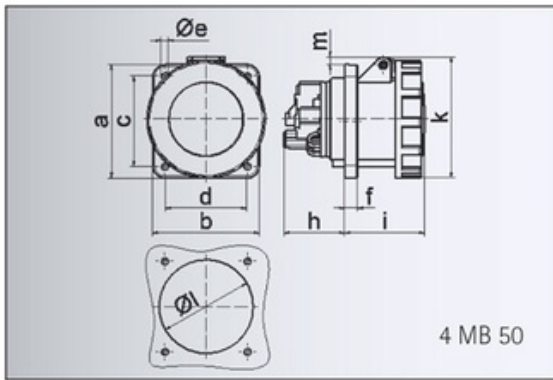

panel mounting socket outlet, straight - flange 107x100 fixing centers 85x77

Product description

Order number	13100
EAN/pcs	4024941131001
Product Group	GT panel mounting socket outlet straight
Amperage	63A
Poles	4p (3P+PE)
Earth 'Clock' Position	6 h
Voltage	380 up to 415V
Frequency	50 and 60Hz
Protection	IP67
Color code	red RAL 3000
Connection Design	screw terminal as box terminal with Kontex-contact
Max. conductor	25.0 mm ²

Further Information

Material

Material of Enclosure	Polyamide
Contact / Contact Carrier	contact carrier made of Polyamide, contacts are brass nickel plated
Weight/pcs	0.490 kg
Packaging unit	5 pcs

Ampere	63	63	63
Polzahl	3	4	5
a	107,0	107,0	107,0
b	100,0	100,0	100,0
c	85,0	85,0	85,0
d	77,0	77,0	77,0
e ø	6,5	6,5	6,5
f	12,0	12,0	12,0
h	56,5	56,5	56,5
i	76,0	76,0	76,0
k	113,0	113,0	113,0
l ø	88,0	88,0	88,0
m	7,0	7,0	7,0
Leiter mm ² min	6	6	6
Leiter mm ² max	25	25	25